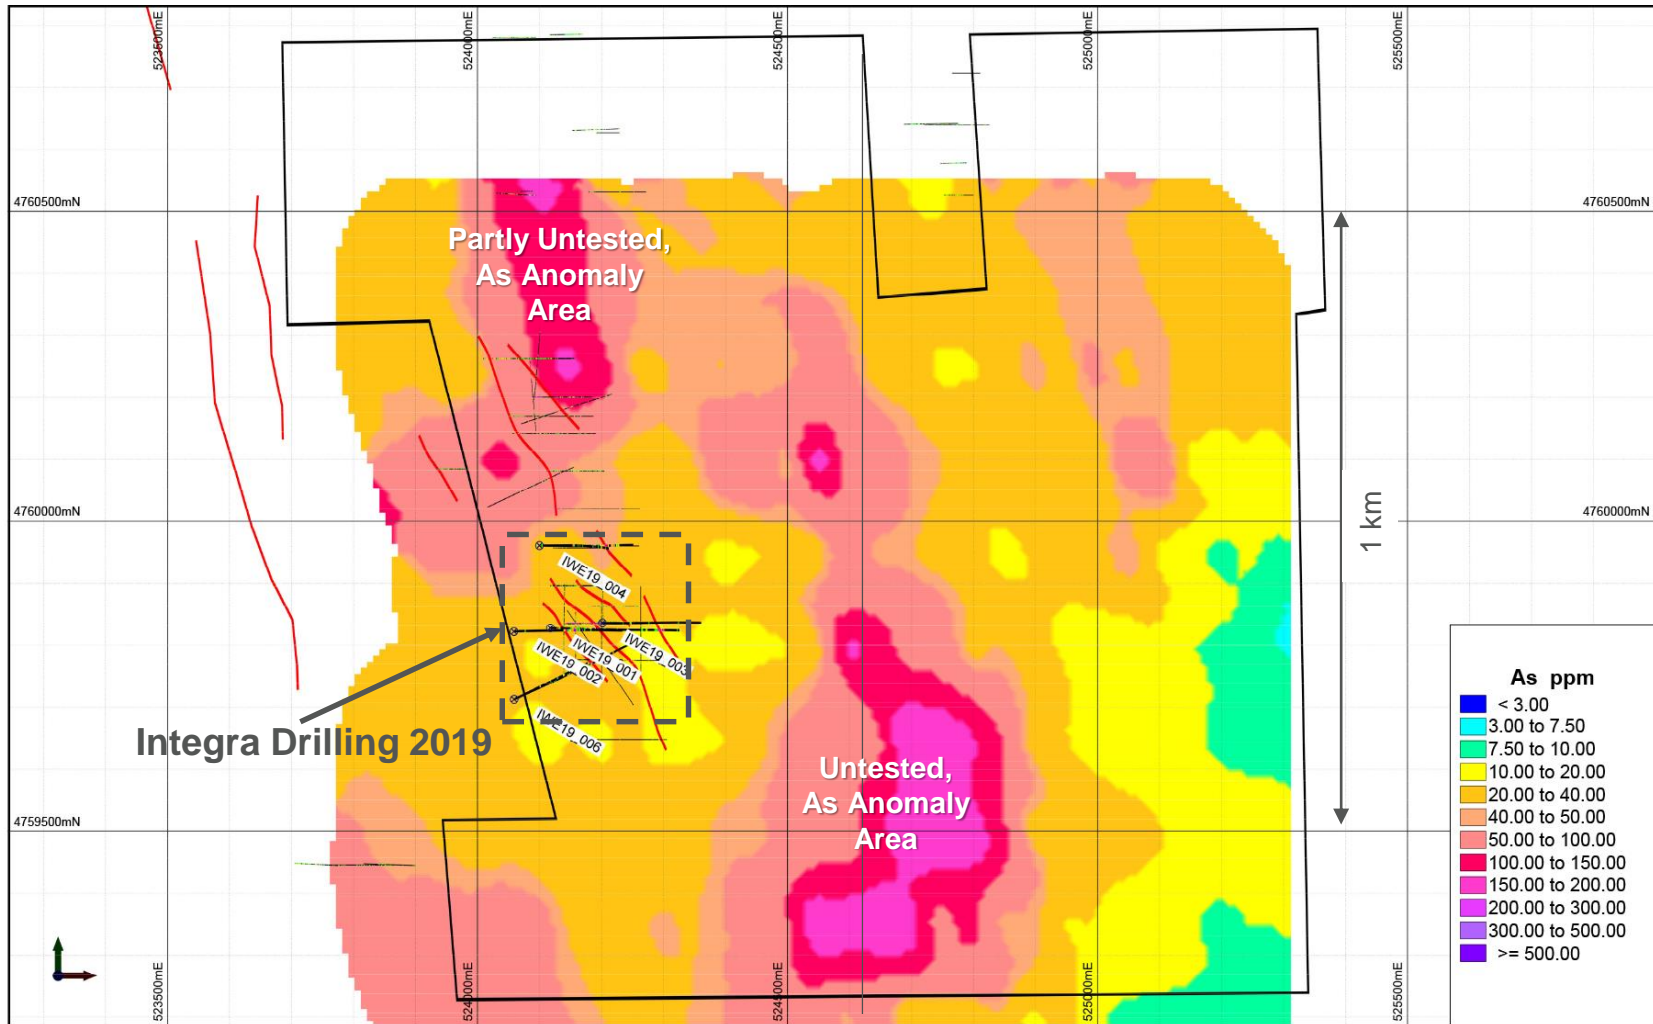

# War Eagle Mountain As Geochemical Anomaly:

	Notes: Add notes here	Notes: Add notes here	Scale 1 : 7000	Plot Date 13-Jan-2020	Sheet 1 of 1	<b>War Eagle Mt. Drilling, Vein Trace and Soil Geochem As</b>	<b>DELAMAR MINING COMPANY INTEGRA RESOURCES</b>
					Plot File: Vizex		