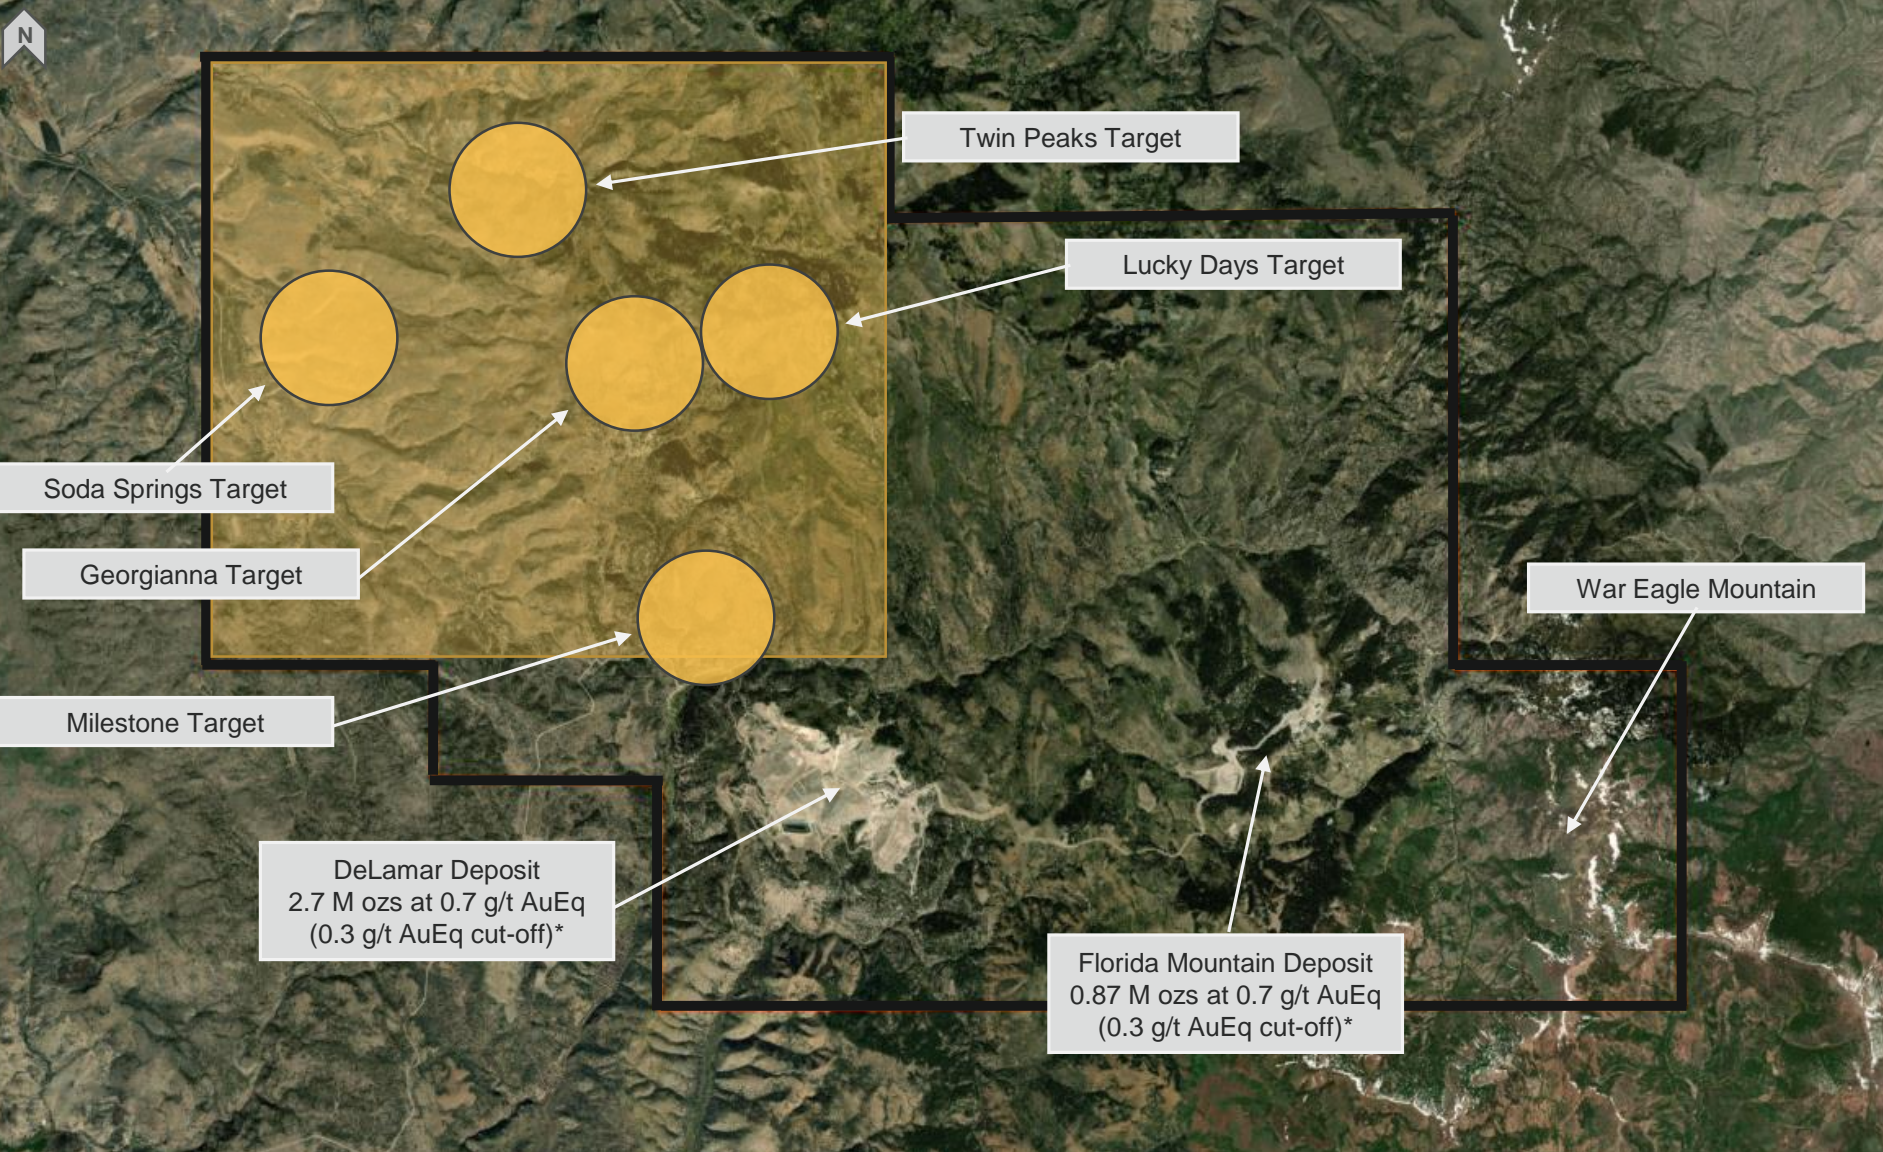

# The DeLamar Gold-Silver Project: Area of Focus - Black Sheep Target to War Eagle Mountain

\*Please refer to the Technical Report and Resources Estimate for the DeLamar and Florida Mountain Gold-Silver Project, Owyhee County, Idaho, USA dated March 22, 2018.