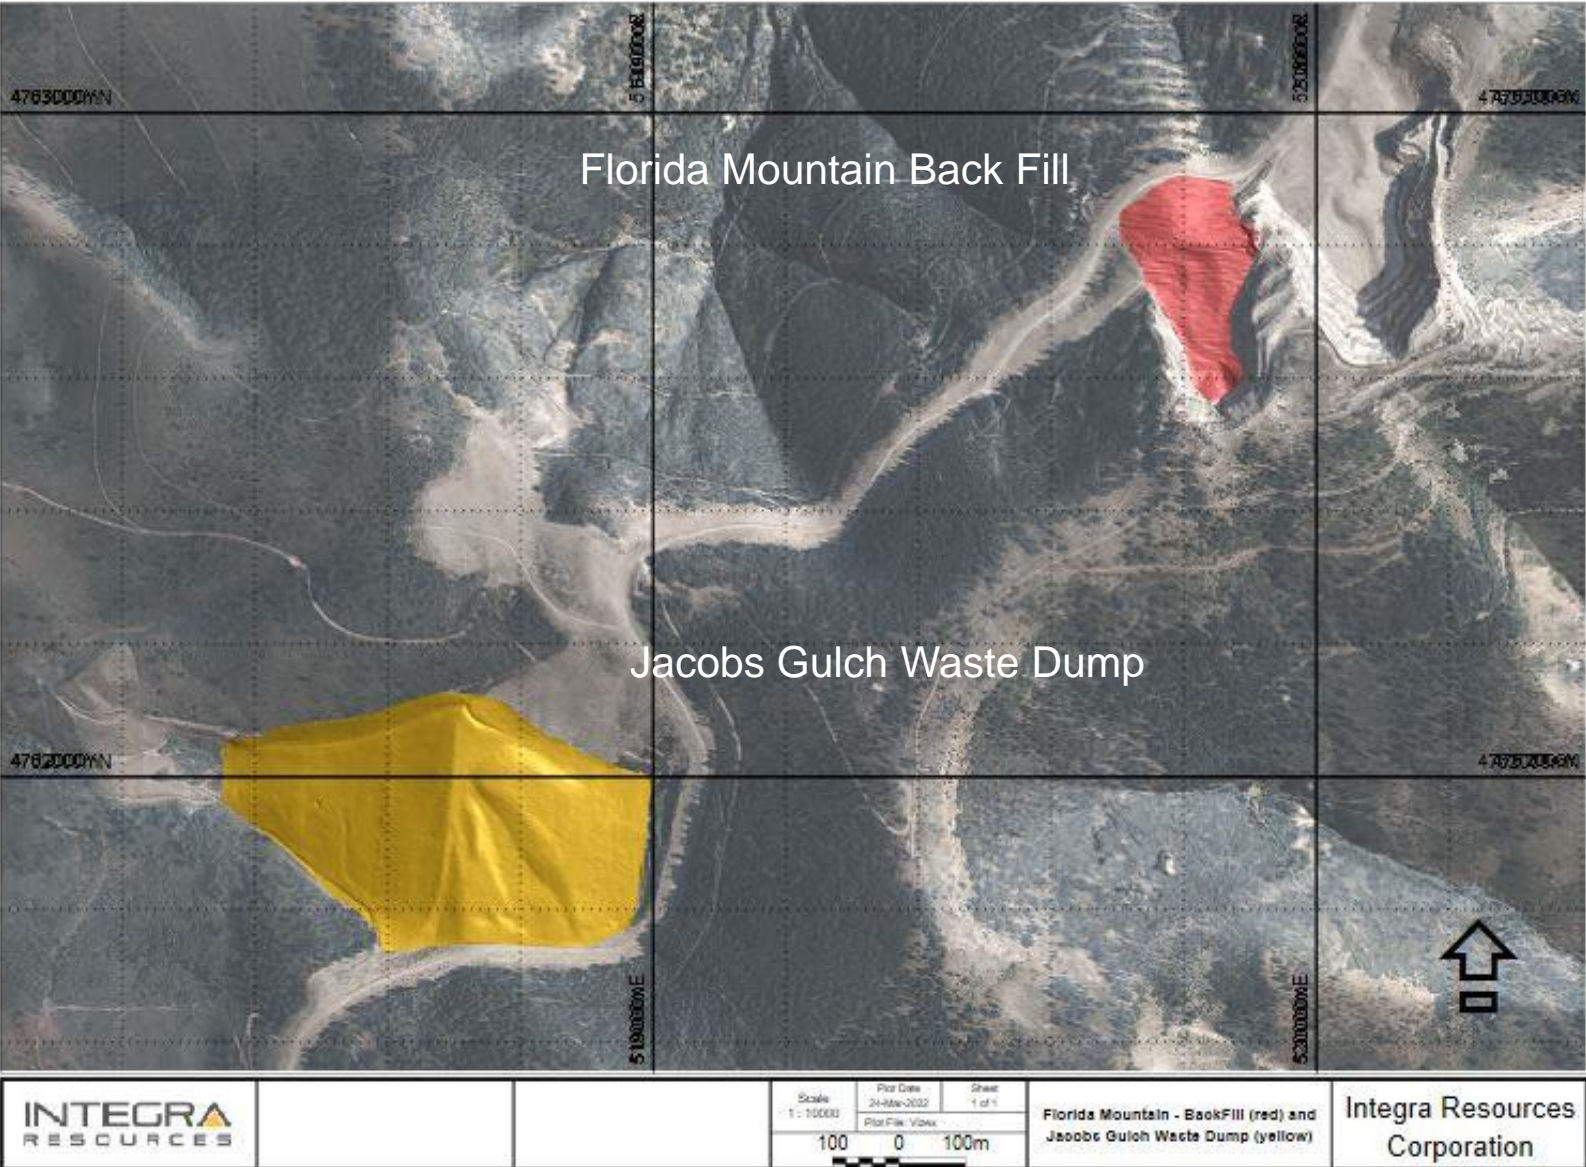

# Additional Oxide-Mixed Resource Potential: Florida Mountain Waste Rock - 11Mt\*

		Scale 1 : 10000	Plot Date 24-Mar-2022 Plot File: View	Sheet 1 of 1	Florida Mountain - BackFill (red) and Jacobs Gulch Waste Dump (yellow)	Integra Resources Corporation
		100 0 100m				