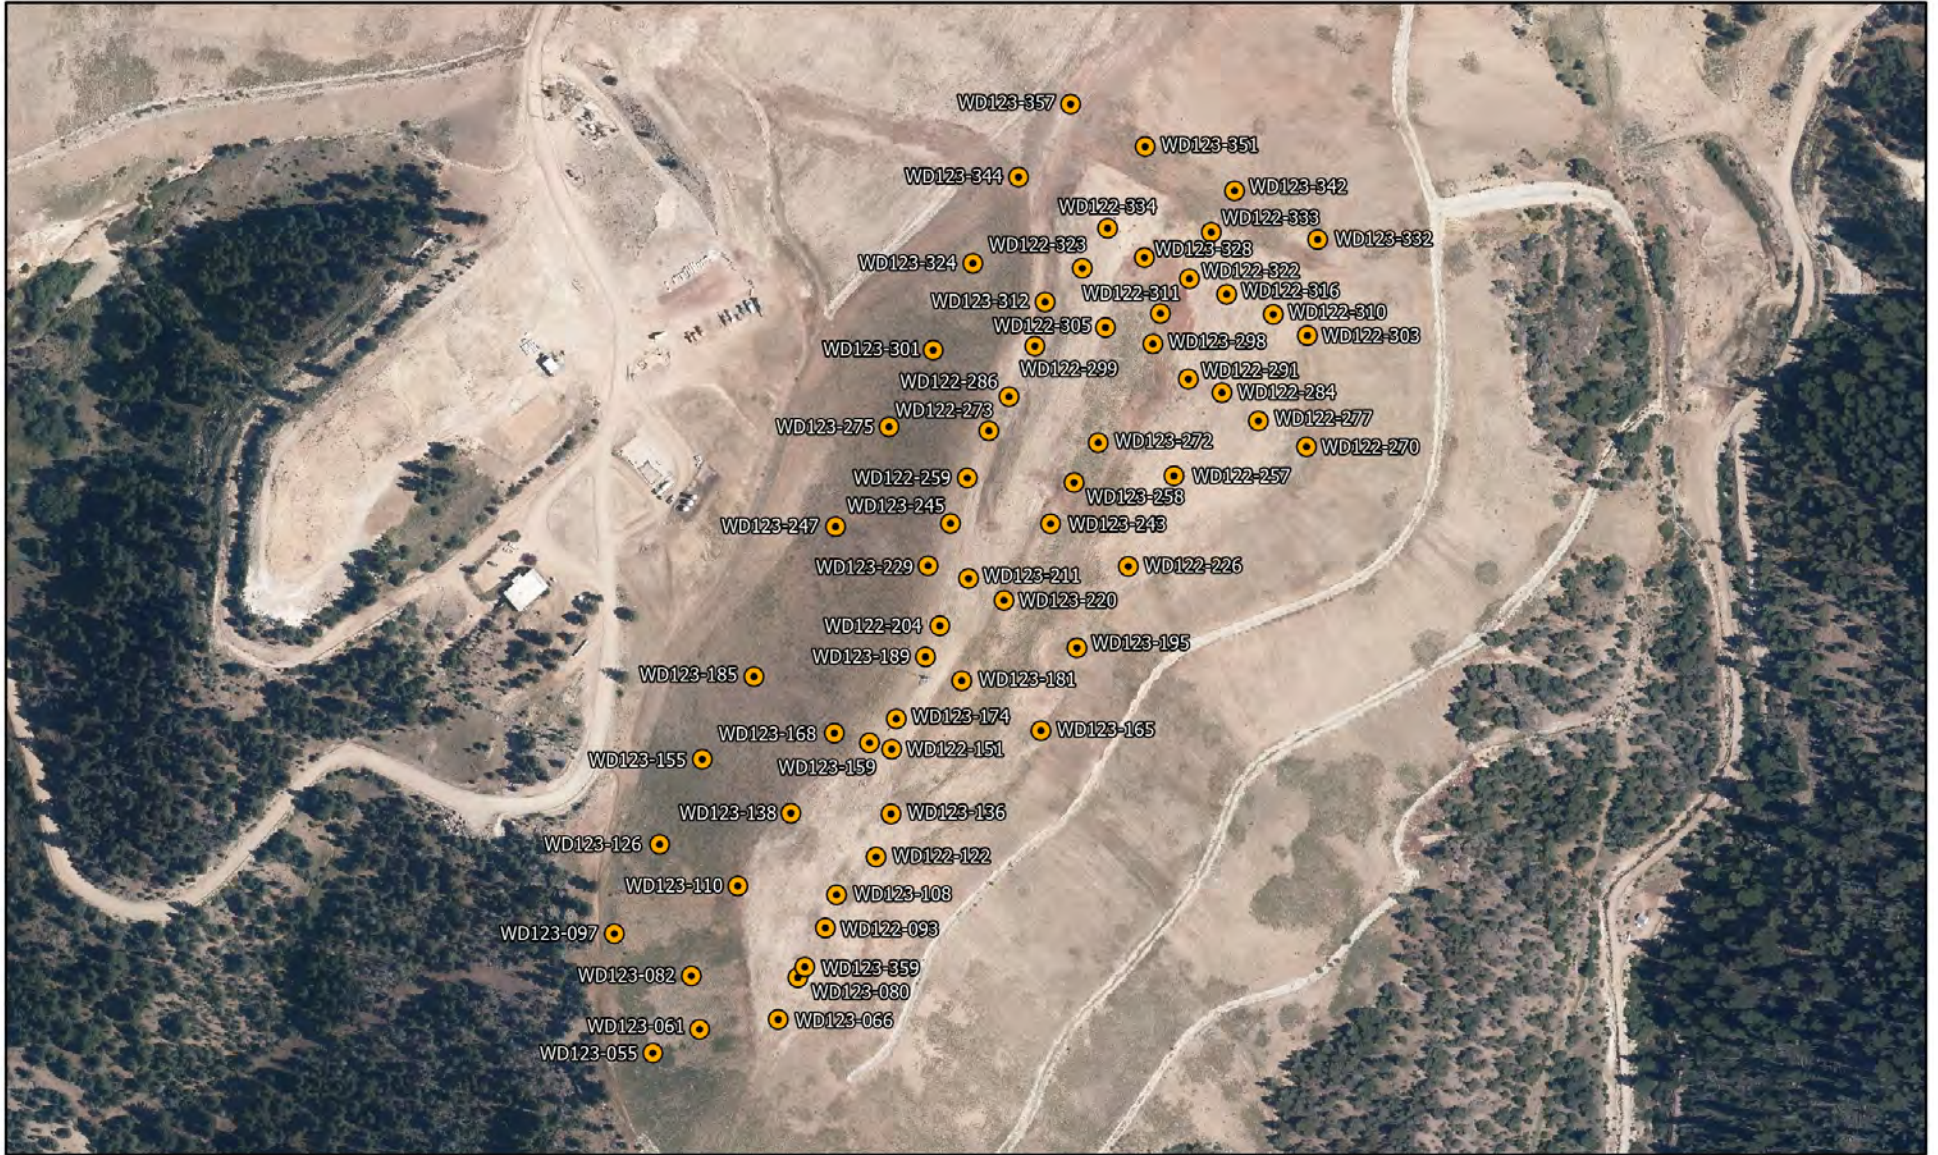

0 100
Meters
Scale: 1:2,500

NAD 1983 UTM Zone 11N
Sources, Integra DeLamar | Image Date: July 2019

Legend

- Backfill Collars

August 9, 2023
DeLamar Mining Company
Integra Resources Corporation

**North DeLamar Backfill
Drill Collars**

Legend

- Backfill Collars

August 9, 2023

DeLamar Mining Company
Integra Resources Corporation

**Sommercamp Backfill
Drill Collars**

Legend
 Stockpile Collars

August 9, 2023

DeLamar Mining Company
 Integra Resources Corporation

**Stockpile 2
 Drill Collars**

NAD 1983 UTM Zone 11N
 Sources, Integra DeLamar | Image Date: July 2019

0 200
Meters
Scale: 1:4,800

NAD 1983 UTM Zone 11N
Sources, Integra DeLamar | Image Date: July 2019

Legend

- Stockpile Collars

August 9, 2023
DeLamar Mining Company
Integra Resources Corporation

**Stockpile 1
Drill Collars**