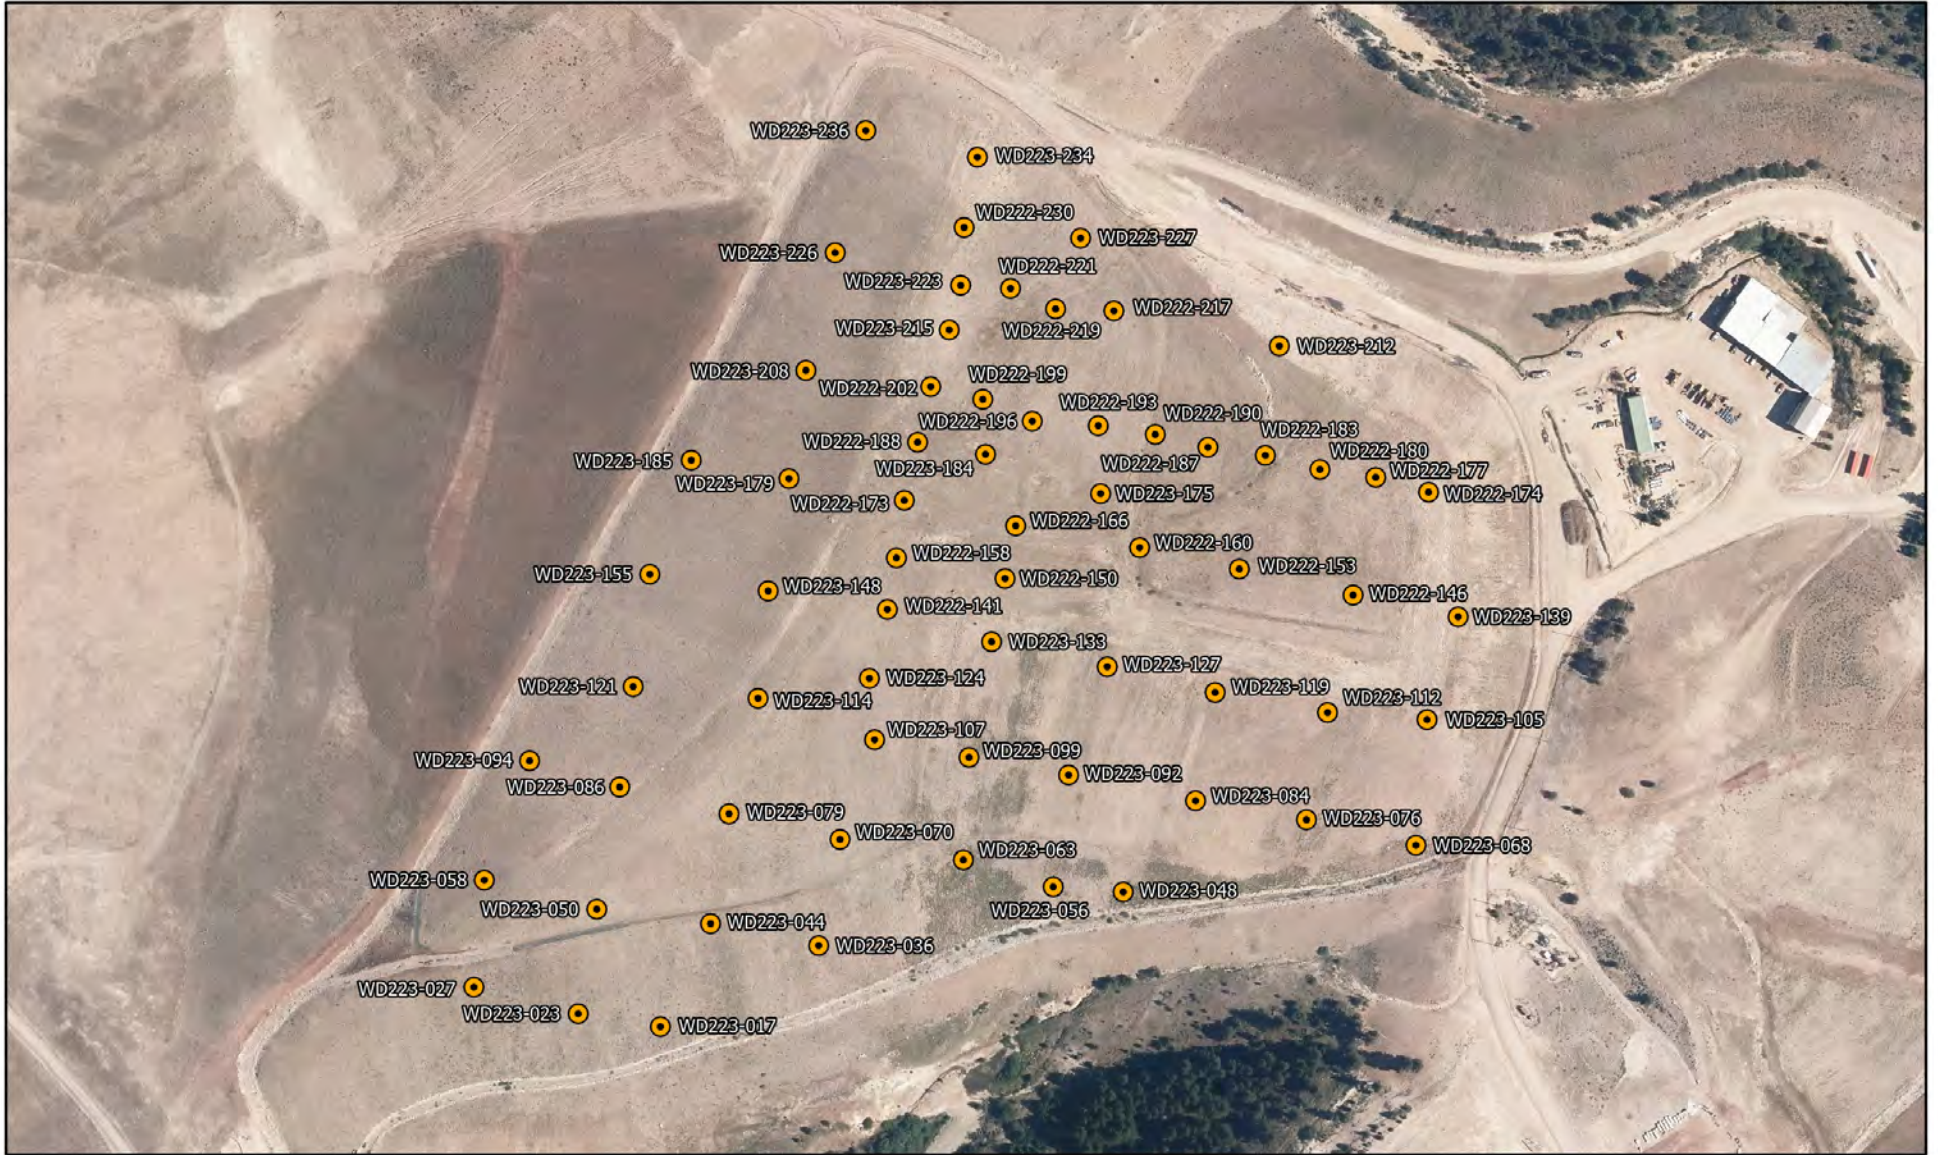

0 100
Meters
Scale: 1:2,500

NAD 1983 UTM Zone 11N
Sources, Integra DeLamar | Image Date: July 2019

Legend

- Backfill Collars

August 9, 2023
DeLamar Mining Company
Integra Resources Corporation

**North DeLamar Backfill
Drill Collars**

Legend

- Backfill Collars

August 9, 2023

DeLamar Mining Company
Integra Resources Corporation

**Sommercamp Backfill
Drill Collars**

Legend
 Stockpile Collars

August 9, 2023

DeLamar Mining Company
 Integra Resources Corporation

**Stockpile 2
 Drill Collars**

NAD 1983 UTM Zone 11N
 Sources, Integra DeLamar | Image Date: July 2019

0 200
Meters
Scale: 1:4,800

NAD 1983 UTM Zone 11N
Sources, Integra DeLamar | Image Date: July 2019

Legend

- Stockpile Collars

August 9, 2023
DeLamar Mining Company
Integra Resources Corporation

**Stockpile 1
Drill Collars**